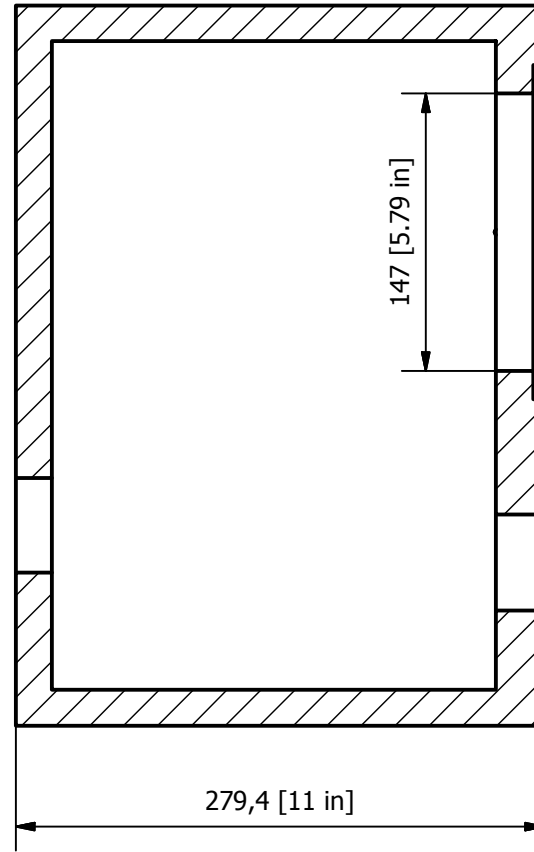

A-A (1 : 4)

Material: 19mm [0.75 in] MDF or plywood,
 Front baffle 25mm [1 in] MDF or plywood
 Finish: Something nice

Designed by haavard	Checked by	Approved by	Date	Date 14.01.2016	
			Loki cabinet		
			Edition	Sheet 1 / 1	