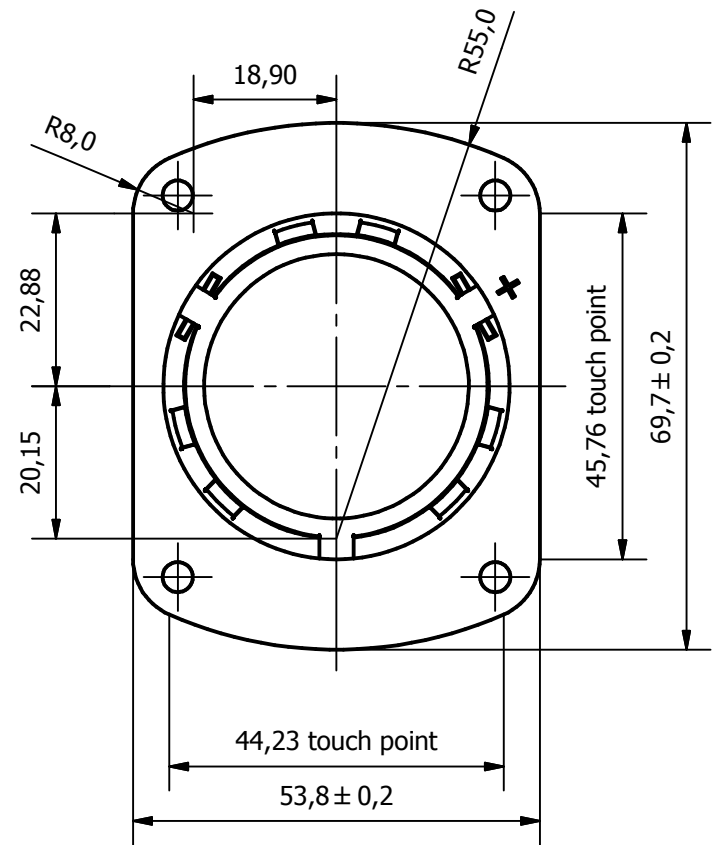

A-A

This drawing is SEAS property.
Every duplicating, utilization
or conveyance to a third party
is punishable - according to law.

Designed by Terje	Checked by	Approved by	Date	Date 21.12.2005	
		CHASSIS 27T*N/C			
		H021175_holes	Edition	Scale 1:1	